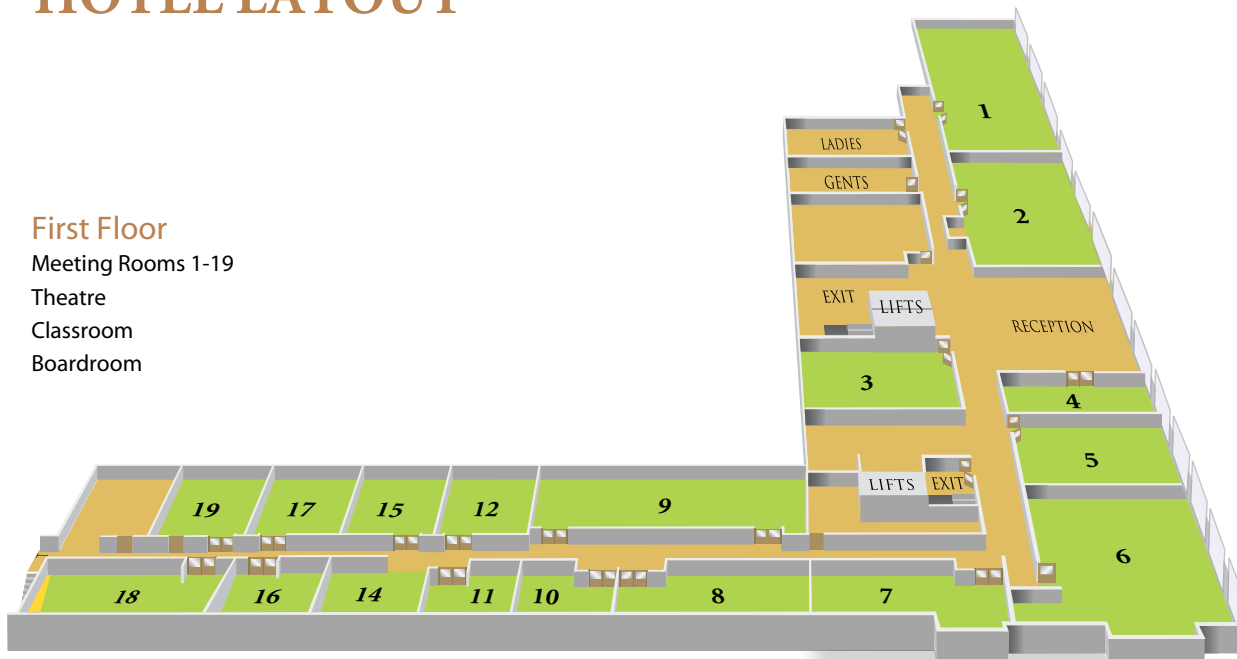

HOTEL LAYOUT

First Floor

- Meeting Rooms 1-19
- Theatre
- Classroom
- Boardroom

Ground Floor

- Restaurant
- Bar
- 6 Large Function Rooms
- Pre-Function Area
- Lounge
- Car Park
- 150 Parking Spaces